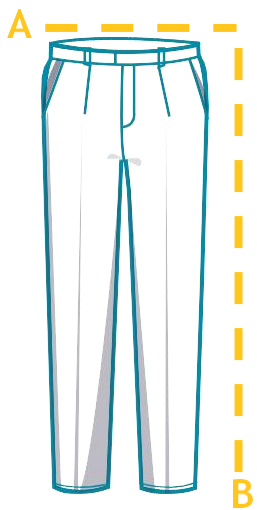

B - Body Length

Lay garment flat. Measure from high point of shoulder to hem.

Size	0	2	4	6	8	10	12	14	16	18	20	22	24
Length	14	15	16	16.5	17	18	19	20	21	22	23	24	25.5
Chest	19	19.5	20	21.5	22.5	24	25	26	27	27.5	28	29	30

MEASUREMENT IN INCHES

For Bottom

A - Waist

1/2 Waist. Lay garment flat. Measure edge to edge at top of waist and double it to get total waist

B - Body Length

Lay garment flat. Measure from top of waist to bottom hem.

Size	0	2	4	6	8	10	12	14	16	18	20	22	24	26	28	30
Waist	16	18	20	22	24	26	28	30	32	34	36	37	38	40	41.5	42
Body Length	24	26	28	30	32	33	36	38	40	41	42	43	44	45	46	47

MEASUREMENT IN INCHES