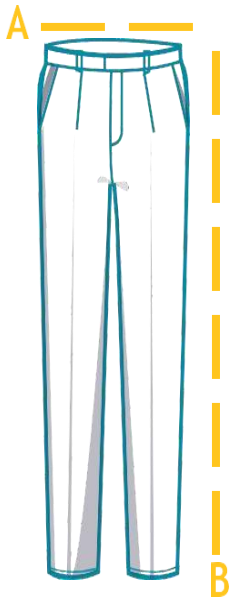

SWIMMING CAP

SOCKS NAVY BLUE

SOCKS WHITE

IRON STICKERS

BACKPACK

VICTORY
HEIGHTS
PRIMARY
SCHOOL

SIZING GUIDE

For Top

A - Chest

1/2 Chest. Lay garment flat. Measure 1 inch below arm hole and double it to get total chest

B - Body Length

Lay garment flat. Measure from high point of shoulder to hem.

Size	0	2	4	6	8	10	12	14	16	18	20	22	24
Length	14	15	16	16.5	17	18	19	20	21	22	23	24	25.5
Chest	19	19.5	20	21.5	22.5	24	25	26	27	27.5	28	29	30

MEASUREMENT IN INCHES

For Bottom

A - Waist

1/2 Waist. Lay garment flat. Measure edge to edge at top of waist and double it to get total waist

B - Body Length

Lay garment flat. Measure from top of waist to bottom hem.

Size	0	2	4	6	8	10	12	14	16	18	20	22	24	26	28	30
Waist	16	18	20	22	24	26	28	30	32	34	36	37	38	40	41.5	42
Body Length	24	26	28	30	32	33	36	38	40	41	42	43	44	45	46	47

MEASUREMENT IN INCHES

SHOPPING GUIDE

J3 Mall