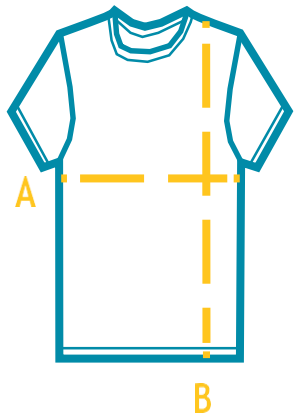

SWIMMING CAP

SOCKS NAVY BLUE

SOCKS WHITE

IRON STICKERS

BACKPACK

VICTORY
HEIGHTS
PRIMARY
SCHOOL

SIZING GUIDE

For Top

A - Chest

1/2 Chest. Lay garment flat. Measure 1 inch below arm hole and double it to get total chest

B - Body Length

Lay garment flat. Measure from high point of shoulder to hem.

Size	0	2	4	6	8	10	12	14	16	18	20	22	24
Length	14	15	16	16.5	17	18	19	20	21	22	23	24	25.5
Chest	19	19.5	20	21.5	22.5	24	25	26	27	27.5	28	29	30

MEASUREMENT IN INCHES

For Bottom

A - Waist

1/2 Waist. Lay garment flat. Measure edge to edge at top of waist and double it to get total waist

B - Body Length

Lay garment flat. Measure from top of waist to bottom hem.